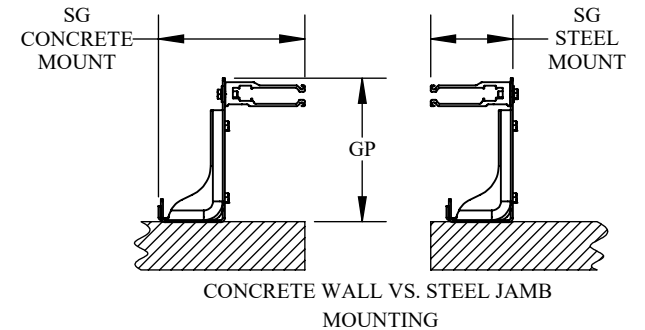

DOOR DIMENSIONS		
OW	OPENING WIDTH	
OH	OPENING HEIGHT	
SL	SIDEROOM LEFT	10.5"
SR	SIDEROOM RIGHT	10.5"
SO	SIDEROOM OPERATOR	10"
SG	SIDEROOM GUIDE (CONCRETE/STEEL)	9.25 / 5.25"
H	HEADROOM	37"
HO	HEADROOM OPERATOR	40"
P	PROJECTION HEADER (O.H > 17' 0" / O.H. <= 17' 0")	34.5"
PO	PROJECTION OPERATOR	42.75"
GP	GUIDE PROJECTION	9"
PP	PROJECTION PHOTOCELL (OPTIONAL)	16.5"
W1xH1xD1	CONTROL PANEL	20"Wx24"Hx8"D
W2xH2xD2	TRANSFORMER	n/a
OPTIONAL HOOD DIMENSIONS		
SLH	SIDEROOM LEFT HOOD	14"
SRH	SIDEROOM RIGHT HOOD	13"
HH	HEADROOM HOOD	45.25"
PH	PROJECTION HOOD	46.5"

Interior Mount On External Wall  
LEFT HAND DOOR SHOWN

**HORMANN**

DRAWING NUMBER: D-600-0159

DOOR MODEL: HDS\_D\_3020

END USER:

DEALER:

DOOR SIZE:

DW REFERENCE: