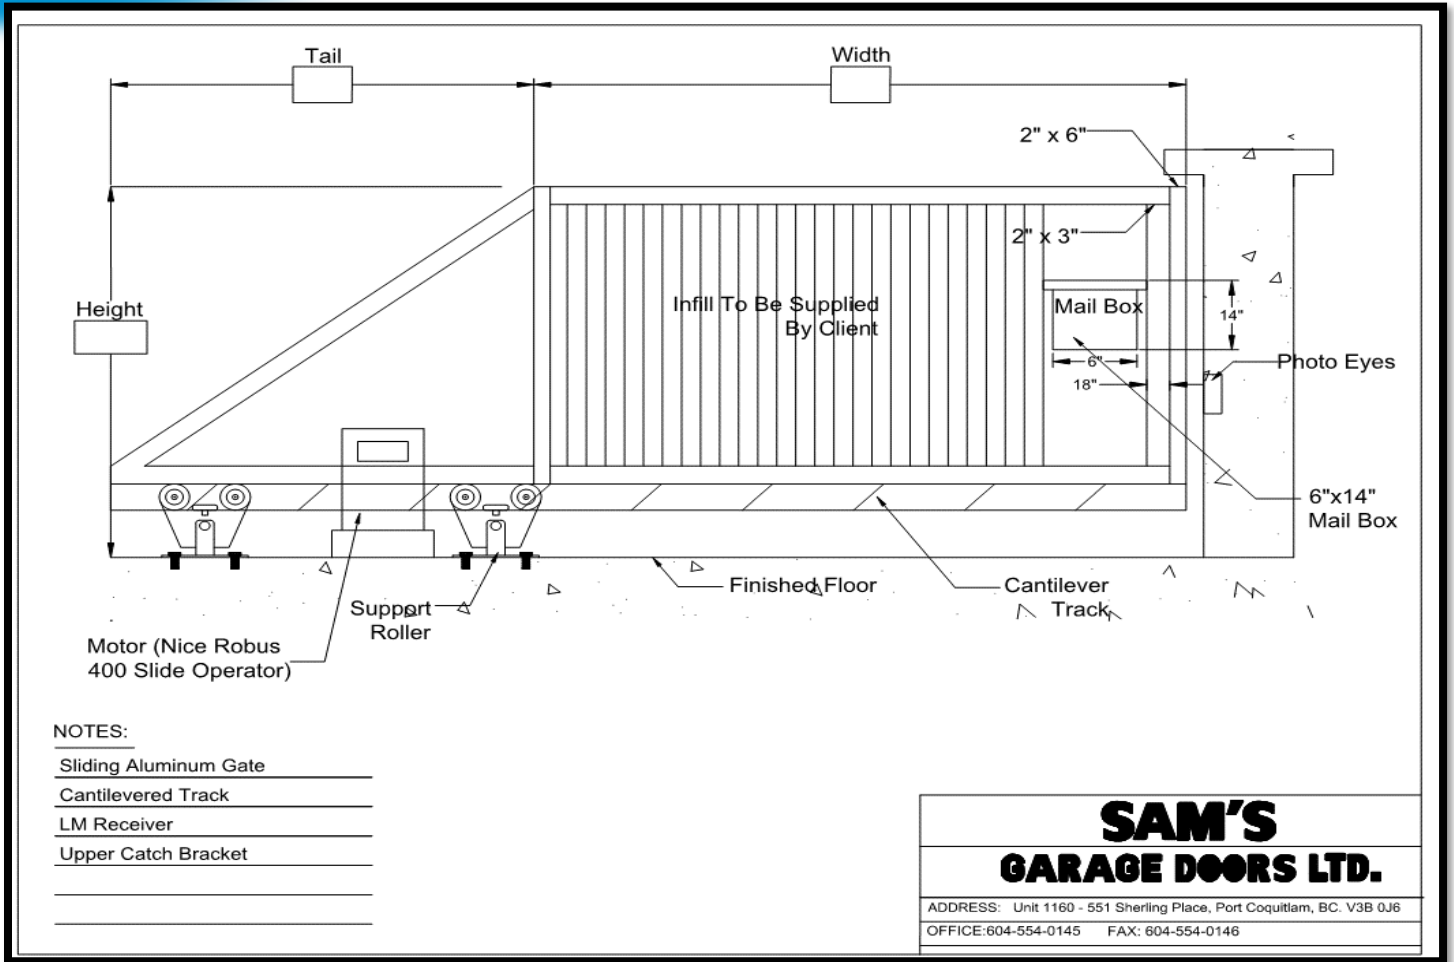

To learn more visit www.samsgaragedoors.ca

COLOUR CHOICES

Custom/
Materials

SPECIFICATIONS

SWING GATE

SPECIFICATIONS

SLIDING GATE

SAM'S GARAGE DOORS LTD.