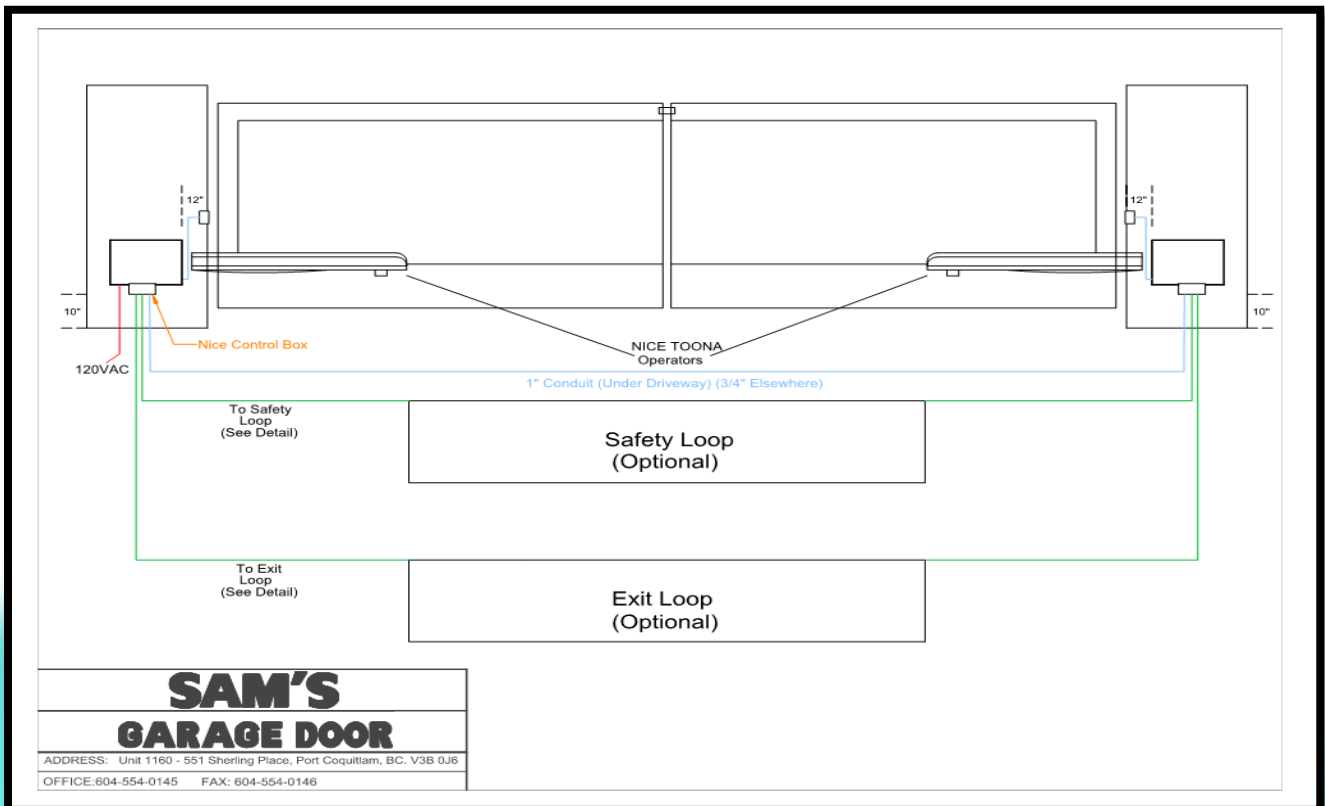

SPECIFICATIONS

SWING GATE