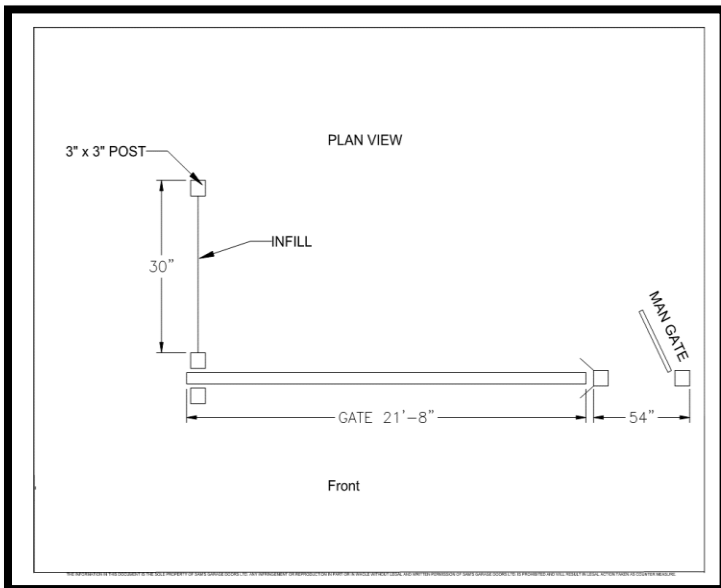

To learn more visit www.samsgaragedoors.ca

COLOUR CHOICES

Custom/
Materials

SPECIFICATIONS

SWING GATE

SPECIFICATIONS

SLIDING GATE

SAM'S GARAGE DOORS LTD.