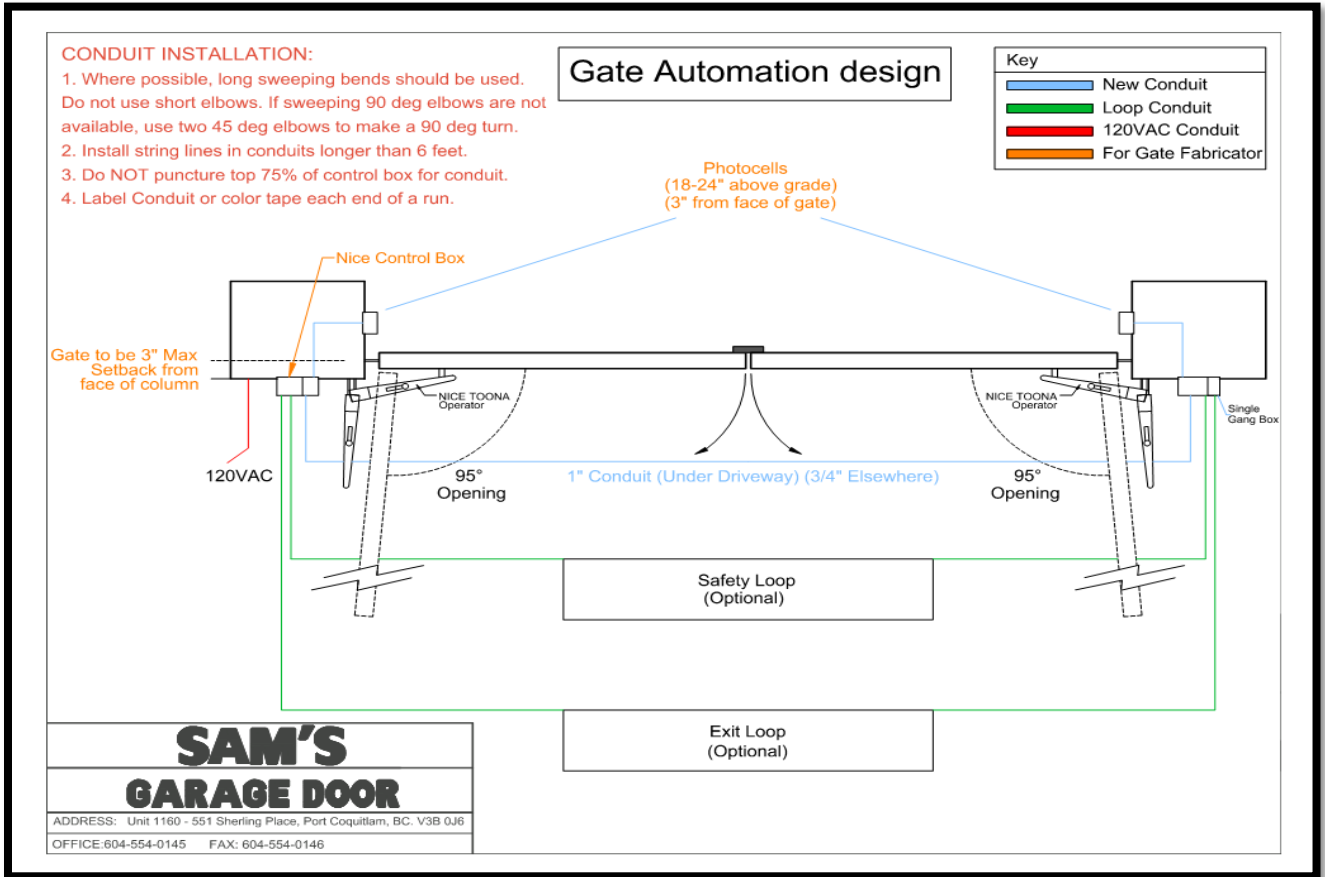

SPECIFICATIONS

SWING GATE